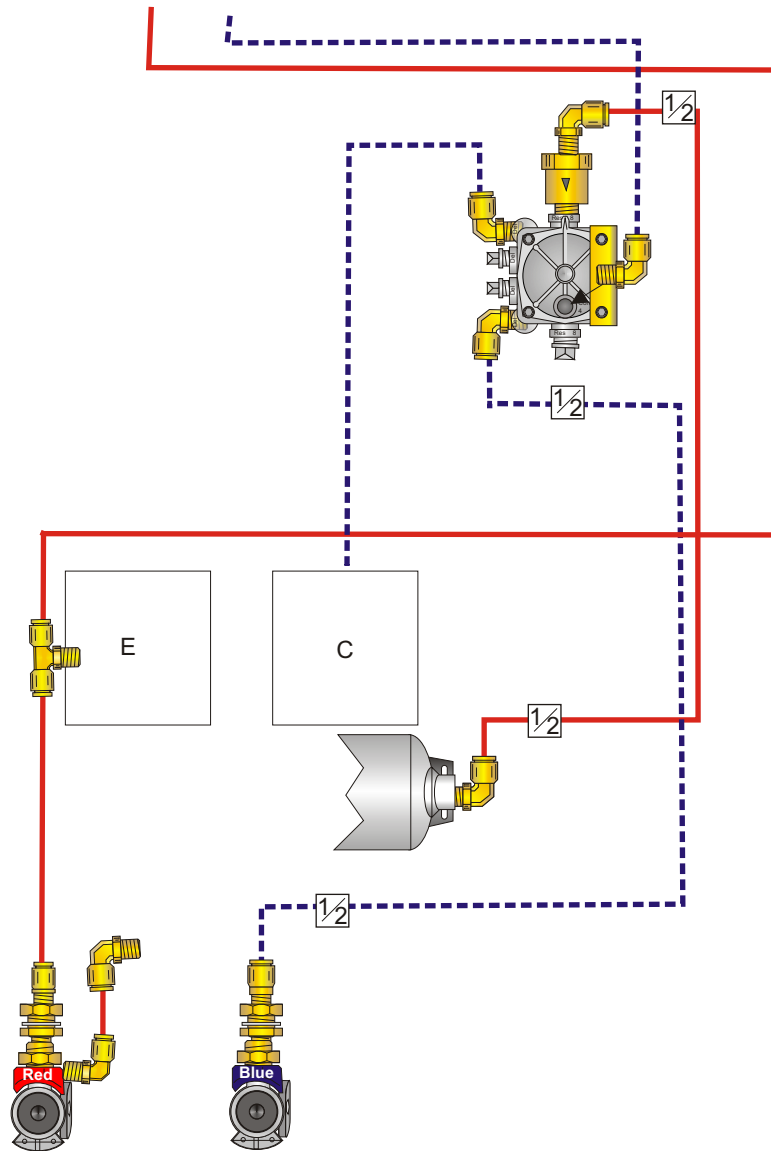

APPLICATION: TOWING TRAILER ADDITION MANUAL SHUT OFF

OPTIONAL SYSTEMS

PART #: **PAKTOW-2**

CONTENTS: Manual shut off glad hand assemblies  
Booster relay valve and included push to connect fittings  
Tee connector for emergency valve  
Fittings for pintle hook

**Specifications:**

Hoses meet J1402 & JT106 specifications and are 3/8 ID unless otherwise noted. Reservoirs meet J10B specifications  
Pipe fittings are brass or plated SH80 steel. Push-in style 3/8 tube fittings standard. ABS Electronics pre-tested before shipment.